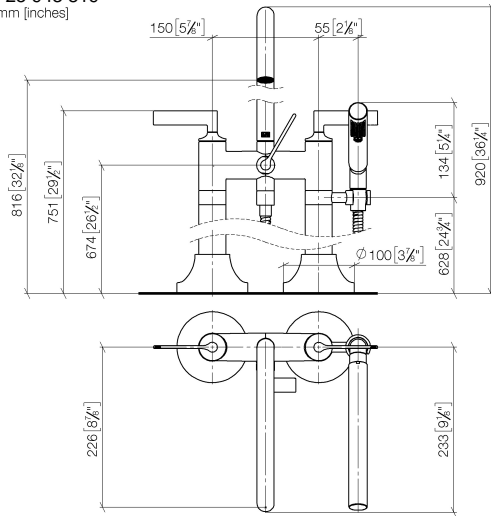

**Required miscellaneous**

- Concealed floor mounting -**
- max. recess depth 160 mm
  - min. recess depth 80 mm

35 951 970-90  
0010

**VAIA Two-hole bath mixer for free-standing assembly with hand shower set -  
Brushed Durabronz (23kt Gold)**

VAIA

25 943 819  
mm [inches]

**Flow rate chart**

**Codes & Standards**

ASME  
A112.18.1/CSA  
B125.1

California Energy  
Commission  
(CEC)

VAIA Two-hole bath mixer for free-standing assembly with hand shower set -  
Brushed Durabron (23kt Gold)

### Spare parts list

No.	Item Number	Name	Quantity used	Delivery time
1	90 20 80 012 01-28	handle ( cold )	1	20
2	90 90 03 130 00 90	top	1	2
3	90 28 22 317 00-28	spout	1	20
4	09 24 03 273-28	nipple	1	20
5	90 14 10 032 00 90	seal	1	2
6	90 21 10 011 00 90	diverter	1	2
7	90 20 80 013 01-28	handle ( hot )	1	20
8	90 90 03 131 00 90	top	1	2
9	90 20 80 015 02-28	handle	1	20
10	04 24 04 189 00-28	nipple	1	20
11	90 14 20 002 00 90	seal	1	2
12	90 12 11 140 30-28	shower	1	20
13	90 30 02 072 00-28	Metal shower hose 1/2" x 3/8" x 1250 mm - Brushed Durabron (23kt Gold)	1	20
14	90 18 40 035 00 90	sleeve	1	2
15	04 28 10 029 01-28	holder	1	20
16	09 29 05 021 20 90	nipple	2	2
17	09 14 10 112 90	seal	4	2
18	90 14 10 055 00 90	seal	4	2
19	09 28 10 028-28	sleeve	1	20
20	90 27 80 019 00-28	rosette	2	20
21	09 23 30 040-07	nut	2	30
22	09 24 03 121-28	nipple	1	20
23	09 23 01 131 90	back-flow preventer	1	2
24	09 21 02 143-28	sleeve	1	20
25	90 14 20 026 00 90	seal	1	2
26	04 28 22 009 20-28	connection	2	20
27	09 14 10 081 90	seal	2	2
28	09 24 03 094-07	nipple	2	30
29	04 23 10 023 00 90	fixing set	6	2
30	09 30 11 130-07	connection	2	30
31	09 24 03 081 10 90	extension	4	2
32	09 24 03 080 90	extension	2	2