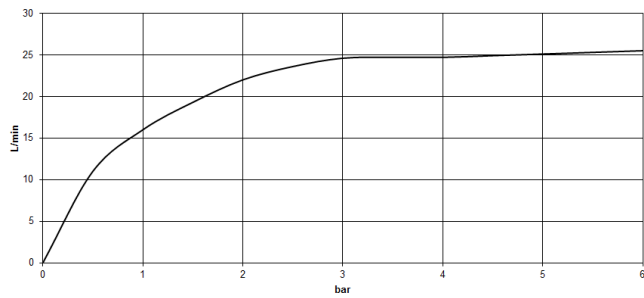

**Required miscellaneous**

- Concealed floor mounting -**
- max. recess depth 160 mm
  - min. recess depth 80 mm

35 951 970-90  
0010

**VAIA Two-hole bath mixer for free-standing assembly with hand shower set -  
Brushed Durabronz (23kt Gold)**

VAIA

25 943 819  
mm [inches]

**Flow rate chart**

**Codes & Standards**

ASME  
A112.18.1/CSA  
B125.1

California Energy  
Commission  
(CEC)

VAIA Two-hole bath mixer for free-standing assembly with hand shower set -  
Brushed Durabron (23kt Gold)